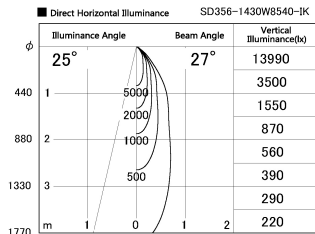

Item no. SD356-1430W8540-IK

Series Name: Cylinder Arm Reflector in-track tracklight.(SD356-IK)

Installation	Track mount
Type	
Fixture wattage	14W
Beam angle	27 deg
Color Temp.	4000K
CRI	Ra>85
Luminous	1143 lm
Body	Die-cast aluminum alloy
Body finish	White
Trim finish	White
Reflector finish	N/A
IP Rate	IP20
Light source	COB module
Input Voltage	AC220~240V
Dimming Type	Non-Dimmable
Certificate	CE, CCC
Cut Hole	N/A