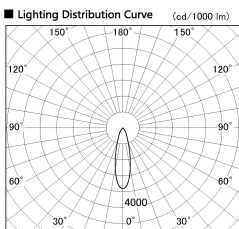

Item no. SD356-1430W8540-IK

Series Name: Cylinder Arm Reflector in-track tracklight.(SD356-IK)

Installation	Track mount
Type	
Fixture wattage	14W
Beam angle	27 deg
Color Temp.	4000K
CRI	Ra>85
Luminous	1143 lm
Body	Die-cast aluminum alloy
Body finish	White
Trim finish	White
Reflector finish	N/A
IP Rate	IP20
Light source	COB module
Input Voltage	AC220~240V
Dimming Type	Non-Dimmable
Certificate	CE, CCC
Cut Hole	N/A