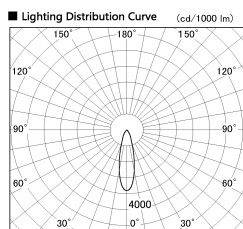

Item no. SD356-1430W9027-IK

Series Name: Cylinder Arm Reflector in-track tracklight.(SD356-IK)

Installation	Track mount
Type	Cylinder Arm Reflector in-track tracklight.(SD356-IK)
Fixture wattage	14W
Beam angle	27 deg
Color Temp.	2700K
CRI	Ra>90
Luminous	969 lm
Body	Die-cast aluminum alloy
Body finish	White
Trim finish	White
Reflector finish	N/A
IP Rate	IP20
Light source	COB module
Input Voltage	AC220~240V
Dimming Type	Non-Dimmable
Certificate	CE, CCC
Cut Hole	N/A