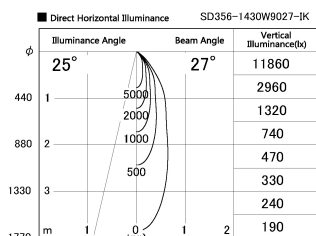

Item no. SD356-1430W9027-IK

Series Name: Cylinder Arm Reflector in-track tracklight.(SD356-IK)

Installation	Track mount
Type	Cylinder Arm Reflector in-track tracklight.(SD356-IK)
Fixture wattage	14W
Beam angle	27 deg
Color Temp.	2700K
CRI	Ra>90
Luminous	969 lm
Body	Die-cast aluminum alloy
Body finish	White
Trim finish	White
Reflector finish	N/A
IP Rate	IP20
Light source	COB module
Input Voltage	AC220~240V
Dimming Type	Non-Dimmable
Certificate	CE, CCC
Cut Hole	N/A