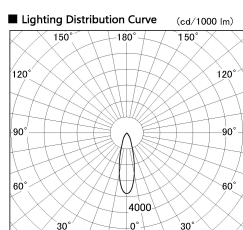

Item no. SD356-1430W9030-IK

Series Name: Cylinder Arm Reflector in-track tracklight.(SD356-IK)

■ Direct Horizontal Illuminance SD356-1430W9030-IK

Illuminance Angle	Beam Angle	Vertical Illuminance (lx)
25°	27°	12350
440	1	3090
880	2	1370
1330	3	770
1770	m	490
	1	340
	2	250
	3	190

Installation	Track mount
Type	Cylinder Arm Reflector in-track tracklight.(SD356-IK)
Fixture wattage	14W
Beam angle	27 deg
Color Temp.	3000K
CRI	Ra>90
Luminous	1009 lm
Body	Die-cast aluminum alloy
Body finish	White
Trim finish	White
Reflector finish	N/A
IP Rate	IP20
Light source	COB module
Input Voltage	AC220~240V
Dimming Type	Non-Dimmable
Certificate	CE, CCC
Cut Hole	N/A