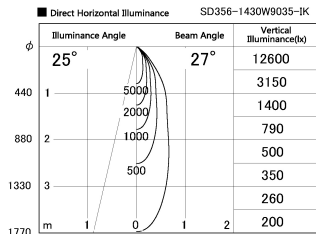

Item no. SD356-1430W9035-IK

Series Name: Cylinder Arm Reflector in-track tracklight.(SD356-IK)

Installation	Track mount
Type	
Fixture wattage	14W
Beam angle	27 deg
Color Temp.	3500K
CRI	Ra>90
Luminous	1030 lm
Body	Die-cast aluminum alloy
Body finish	White
Trim finish	White
Reflector finish	N/A
IP Rate	IP20
Light source	COB module
Input Voltage	AC220~240V
Dimming Type	Non-Dimmable
Certificate	CE, CCC
Cut Hole	N/A