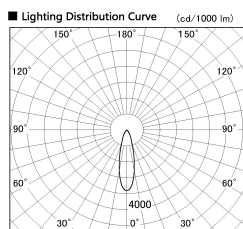

Item no. SD356-1430W9035-IK

Series Name: Cylinder Arm Reflector in-track tracklight.(SD356-IK)

■ Direct Horizontal Illuminance SD356-1430W9035-IK

Illuminance Angle	Beam Angle	Vertical Illuminance (lx)
25°	27°	12600
440		3150
1		1400
880		790
2		500
1330		350
3		260
1770		200

Installation	Track mount
Type	
Fixture wattage	14W
Beam angle	27 deg
Color Temp.	3500K
CRI	Ra>90
Luminous	1030 lm
Body	Die-cast aluminum alloy
Body finish	White
Trim finish	White
Reflector finish	N/A
IP Rate	IP20
Light source	COB module
Input Voltage	AC220~240V
Dimming Type	Non-Dimmable
Certificate	CE, CCC
Cut Hole	N/A