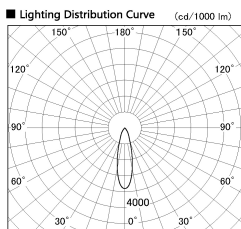

Item no. SD356-1430W9035-IK

Series Name: Cylinder Arm Reflector in-track tracklight.(SD356-IK)

Installation	Track mount
Type	
Fixture wattage	14W
Beam angle	27 deg
Color Temp.	3500K
CRI	Ra>90
Luminous	1030 lm
Body	Die-cast aluminum alloy
Body finish	White
Trim finish	White
Reflector finish	N/A
IP Rate	IP20
Light source	COB module
Input Voltage	AC220~240V
Dimming Type	Non-Dimmable
Certificate	CE, CCC
Cut Hole	N/A