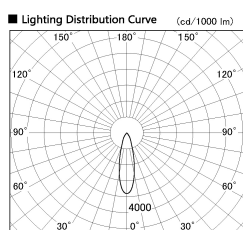

Item no. SD356-1430W9035-IK

Series Name: Cylinder Arm Reflector in-track tracklight.(SD356-IK)

■ Direct Horizontal Illuminance SD356-1430W9035-IK

φ	Illuminance Angle	Beam Angle	Vertical Illuminance(lx)
1	25°	27°	12600
2			3150
3			1400
4			790
5			500
6			350
7			260
8			200

Installation	Track mount
Type	Cylinder Arm Reflector in-track tracklight.(SD356-IK)
Fixture wattage	14W
Beam angle	27 deg
Color Temp.	3500K
CRI	Ra>90
Luminous	1030 lm
Body	Die-cast aluminum alloy
Body finish	White
Trim finish	White
Reflector finish	N/A
IP Rate	IP20
Light source	COB module
Input Voltage	AC220~240V
Dimming Type	Non-Dimmable
Certificate	CE, CCC
Cut Hole	N/A