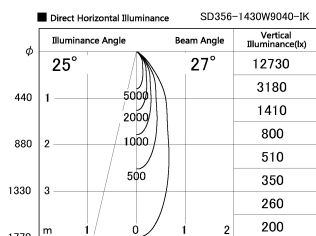

Item no. SD356-1430W9040-IK

Series Name: Cylinder Arm Reflector in-track tracklight.(SD356-IK)

Installation	Track mount
Type	Cylinder Arm Reflector in-track tracklight.(SD356-IK)
Fixture wattage	14W
Beam angle	27 deg
Color Temp.	4000K
CRI	Ra>90
Luminous	1040 lm
Body	Die-cast aluminum alloy
Body finish	White
Trim finish	White
Reflector finish	N/A
IP Rate	IP20
Light source	COB module
Input Voltage	AC220~240V
Dimming Type	Non-Dimmable
Certificate	CE, CCC
Cut Hole	N/A