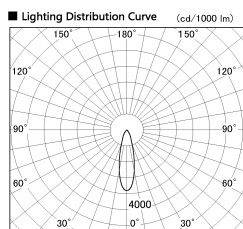

Item no. SD356-1430W9040-IK

Series Name: Cylinder Arm Reflector in-track tracklight.(SD356-IK)

Installation	Track mount
Type	Cylinder Arm Reflector in-track tracklight.(SD356-IK)
Fixture wattage	14W
Beam angle	27 deg
Color Temp.	4000K
CRI	Ra>90
Luminous	1040 lm
Body	Die-cast aluminum alloy
Body finish	White
Trim finish	White
Reflector finish	N/A
IP Rate	IP20
Light source	COB module
Input Voltage	AC220~240V
Dimming Type	Non-Dimmable
Certificate	CE, CCC
Cut Hole	N/A