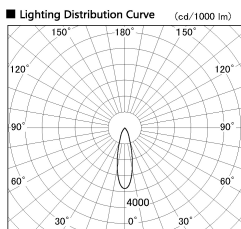

Item no. SD356-1430W9040-IK

Series Name: Cylinder Arm Reflector in-track tracklight.(SD356-IK)

■ Direct Horizontal Illuminance SD356-1430W9040-IK

Illuminance Angle	Beam Angle	Vertical Illuminance (lx)
25°	27°	12730
		3180
		1410
		800
		510
		350
		260
		200

Installation	Track mount
Type	
Fixture wattage	14W
Beam angle	27 deg
Color Temp.	4000K
CRI	Ra>90
Luminous	1040 lm
Body	Die-cast aluminum alloy
Body finish	White
Trim finish	White
Reflector finish	N/A
IP Rate	IP20
Light source	COB module
Input Voltage	AC220~240V
Dimming Type	Non-Dimmable
Certificate	CE, CCC
Cut Hole	N/A