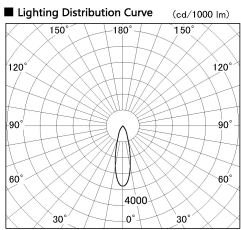

Item no. SD356-2130W8540-IK

Series Name: Cylinder Arm Reflector in-track tracklight.(SD356-IK)

Installation	Track mount
Type	
Fixture wattage	21W
Beam angle	16 deg
Color Temp.	4000K
CRI	Ra>85
Luminous	1582 lm
Body	Die-cast aluminum alloy
Body finish	White
Trim finish	White
Reflector finish	N/A
IP Rate	IP20
Light source	COB module
Input Voltage	AC220~240V
Dimming Type	Non-Dimmable
Certificate	CE, CCC
Cut Hole	N/A