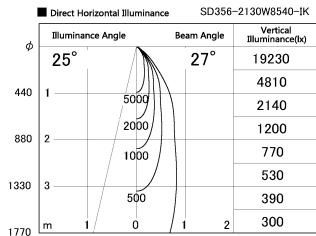

Item no. SD356-2130W8540-IK

Series Name: Cylinder Arm Reflector in-track tracklight.(SD356-IK)

Installation	Track mount
Type	
Fixture wattage	21W
Beam angle	16 deg
Color Temp.	4000K
CRI	Ra>85
Luminous	1582 lm
Body	Die-cast aluminum alloy
Body finish	White
Trim finish	White
Reflector finish	N/A
IP Rate	IP20
Light source	COB module
Input Voltage	AC220~240V
Dimming Type	Non-Dimmable
Certificate	CE, CCC
Cut Hole	N/A