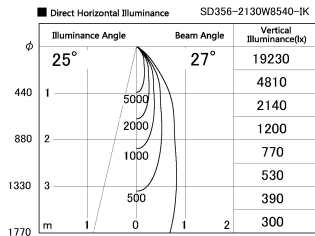

Item no. SD356-2130W8540-IK

Series Name: Cylinder Arm Reflector in-track tracklight.(SD356-IK)

Installation	Track mount
Type	
Fixture wattage	21W
Beam angle	16 deg
Color Temp.	4000K
CRI	Ra>85
Luminous	1582 lm
Body	Die-cast aluminum alloy
Body finish	White
Trim finish	White
Reflector finish	N/A
IP Rate	IP20
Light source	COB module
Input Voltage	AC220~240V
Dimming Type	Non-Dimmable
Certificate	CE, CCC
Cut Hole	N/A