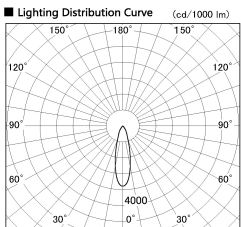

Item no. SD356-2130W8540-IK

Series Name: Cylinder Arm Reflector in-track tracklight.(SD356-IK)

Installation	Track mount
Type	
Fixture wattage	21W
Beam angle	16 deg
Color Temp.	4000K
CRI	Ra>85
Luminous	1582 lm
Body	Die-cast aluminum alloy
Body finish	White
Trim finish	White
Reflector finish	N/A
IP Rate	IP20
Light source	COB module
Input Voltage	AC220~240V
Dimming Type	Non-Dimmable
Certificate	CE, CCC
Cut Hole	N/A