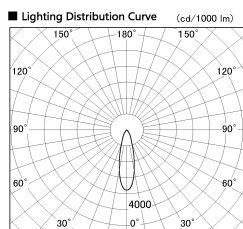

Item no. SD356-2130W9027-IK

Series Name: Cylinder Arm Reflector in-track tracklight.(SD356-IK)

Installation	Track mount
Type	
Fixture wattage	21W
Beam angle	27 deg
Color Temp.	2700K
CRI	Ra>90
Luminous	1340 lm
Body	Die-cast aluminum alloy
Body finish	White
Trim finish	White
Reflector finish	N/A
IP Rate	IP20
Light source	COB module
Input Voltage	AC220~240V
Dimming Type	Non-Dimmable
Certificate	CE, CCC
Cut Hole	N/A