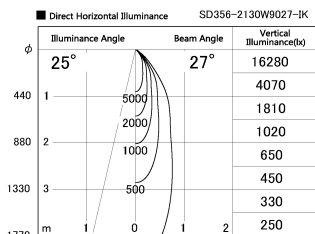

Item no. SD356-2130W9027-IK

Series Name: Cylinder Arm Reflector in-track tracklight.(SD356-IK)

Installation	Track mount
Type	
Fixture wattage	21W
Beam angle	27 deg
Color Temp.	2700K
CRI	Ra>90
Luminous	1340 lm
Body	Die-cast aluminum alloy
Body finish	White
Trim finish	White
Reflector finish	N/A
IP Rate	IP20
Light source	COB module
Input Voltage	AC220~240V
Dimming Type	Non-Dimmable
Certificate	CE, CCC
Cut Hole	N/A