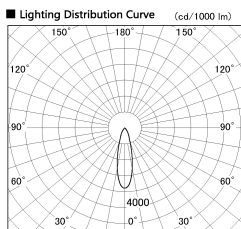

Item no. SD356-2130W9030-IK

Series Name: Cylinder Arm Reflector in-track tracklight.(SD356-IK)

■ Direct Horizontal Illuminance SD356-2130W9030-IK

Illuminance Angle	Beam Angle	Vertical Illuminance (lx)
25°	27°	16970
		4240
		1890
		1060
		680
		470
		350
		270

Installation	Track mount
Type	
Fixture wattage	21W
Beam angle	27 deg
Color Temp.	3000K
CRI	Ra>90
Luminous	1396 lm
Body	Die-cast aluminum alloy
Body finish	White
Trim finish	White
Reflector finish	N/A
IP Rate	IP20
Light source	COB module
Input Voltage	AC220~240V
Dimming Type	Non-Dimmable
Certificate	CE, CCC
Cut Hole	N/A