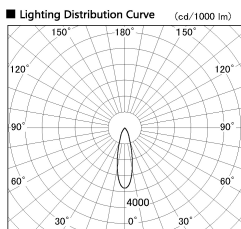

Item no. SD356-2130W9035-IK

Series Name: Cylinder Arm Reflector in-track tracklight.(SD356-IK)

Installation	Track mount
Type	Cylinder Arm Reflector in-track tracklight.(SD356-IK)
Fixture wattage	21W
Beam angle	27 deg
Color Temp.	3500K
CRI	Ra>90
Luminous	1424 lm
Body	Die-cast aluminum alloy
Body finish	White
Trim finish	White
Reflector finish	N/A
IP Rate	IP20
Light source	COB module
Input Voltage	AC220~240V
Dimming Type	Non-Dimmable
Certificate	CE, CCC
Cut Hole	N/A