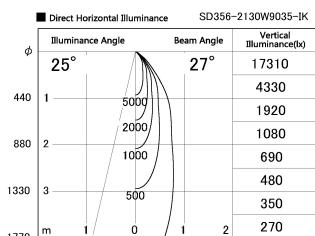

Item no. SD356-2130W9035-IK

Series Name: Cylinder Arm Reflector in-track tracklight.(SD356-IK)

Installation	Track mount
Type	
Fixture wattage	21W
Beam angle	27 deg
Color Temp.	3500K
CRI	Ra>90
Luminous	1424 lm
Body	Die-cast aluminum alloy
Body finish	White
Trim finish	White
Reflector finish	N/A
IP Rate	IP20
Light source	COB module
Input Voltage	AC220~240V
Dimming Type	Non-Dimmable
Certificate	CE, CCC
Cut Hole	N/A