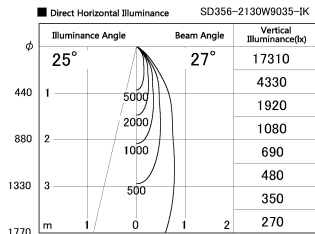

Item no. SD356-2130W9035-IK

Series Name: Cylinder Arm Reflector in-track tracklight.(SD356-IK)

Installation	Track mount
Type	
Fixture wattage	21W
Beam angle	27 deg
Color Temp.	3500K
CRI	Ra>90
Luminous	1424 lm
Body	Die-cast aluminum alloy
Body finish	White
Trim finish	White
Reflector finish	N/A
IP Rate	IP20
Light source	COB module
Input Voltage	AC220~240V
Dimming Type	Non-Dimmable
Certificate	CE, CCC
Cut Hole	N/A