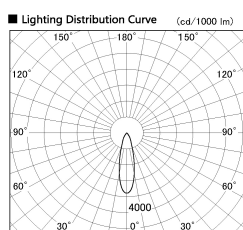

Item no. SD356-2130W9035-IK

Series Name: Cylinder Arm Reflector in-track tracklight.(SD356-IK)

Installation	Track mount
Type	
Fixture wattage	21W
Beam angle	27 deg
Color Temp.	3500K
CRI	Ra>90
Luminous	1424 lm
Body	Die-cast aluminum alloy
Body finish	White
Trim finish	White
Reflector finish	N/A
IP Rate	IP20
Light source	COB module
Input Voltage	AC220~240V
Dimming Type	Non-Dimmable
Certificate	CE, CCC
Cut Hole	N/A