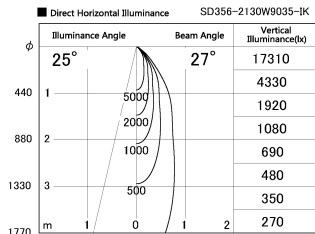

Item no. SD356-2130W9035-IK

Series Name: Cylinder Arm Reflector in-track tracklight.(SD356-IK)

Installation	Track mount
Type	Cylinder Arm Reflector in-track tracklight.(SD356-IK)
Fixture wattage	21W
Beam angle	27 deg
Color Temp.	3500K
CRI	Ra>90
Luminous	1424 lm
Body	Die-cast aluminum alloy
Body finish	White
Trim finish	White
Reflector finish	N/A
IP Rate	IP20
Light source	COB module
Input Voltage	AC220~240V
Dimming Type	Non-Dimmable
Certificate	CE, CCC
Cut Hole	N/A