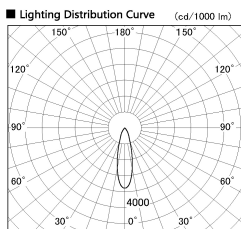

Item no. SD356-2130W9035-IK

Series Name: Cylinder Arm Reflector in-track tracklight.(SD356-IK)

Installation	Track mount
Type	
Fixture wattage	21W
Beam angle	27 deg
Color Temp.	3500K
CRI	Ra>90
Luminous	1424 lm
Body	Die-cast aluminum alloy
Body finish	White
Trim finish	White
Reflector finish	N/A
IP Rate	IP20
Light source	COB module
Input Voltage	AC220~240V
Dimming Type	Non-Dimmable
Certificate	CE, CCC
Cut Hole	N/A