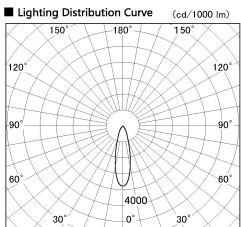

Item no. SD356-2130W9040-IK

Series Name: Cylinder Arm Reflector in-track tracklight.(SD356-IK)

■ Direct Horizontal Illuminance SD356-2130W9040-IK

Illuminance Angle	Beam Angle	Vertical Illuminance(lx)
25°	27°	17480
440		4370
1		1940
880		1090
2		700
1330		490
3		360
1770		270

Installation	Track mount
Type	Cylinder Arm Reflector in-track tracklight.(SD356-IK)
Fixture wattage	21W
Beam angle	27 deg
Color Temp.	4000K
CRI	Ra>90
Luminous	1438 lm
Body	Die-cast aluminum alloy
Body finish	White
Trim finish	White
Reflector finish	N/A
IP Rate	IP20
Light source	COB module
Input Voltage	AC220~240V
Dimming Type	Non-Dimmable
Certificate	CE, CCC
Cut Hole	N/A