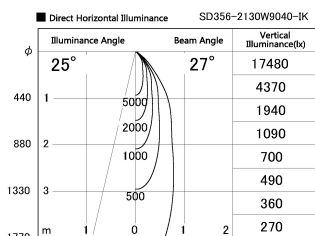

Item no. SD356-2130W9040-IK

Series Name: Cylinder Arm Reflector in-track tracklight.(SD356-IK)

Installation	Track mount
Type	
Fixture wattage	21W
Beam angle	27 deg
Color Temp.	4000K
CRI	Ra>90
Luminous	1438 lm
Body	Die-cast aluminum alloy
Body finish	White
Trim finish	White
Reflector finish	N/A
IP Rate	IP20
Light source	COB module
Input Voltage	AC220~240V
Dimming Type	Non-Dimmable
Certificate	CE, CCC
Cut Hole	N/A