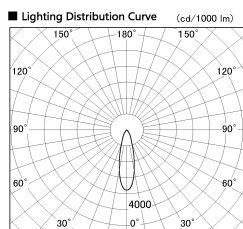

Item no. SD356-2130W9040-IK

Series Name: Cylinder Arm Reflector in-track tracklight.(SD356-IK)

Installation	Track mount
Type	
Fixture wattage	21W
Beam angle	27 deg
Color Temp.	4000K
CRI	Ra>90
Luminous	1438 lm
Body	Die-cast aluminum alloy
Body finish	White
Trim finish	White
Reflector finish	N/A
IP Rate	IP20
Light source	COB module
Input Voltage	AC220~240V
Dimming Type	Non-Dimmable
Certificate	CE, CCC
Cut Hole	N/A