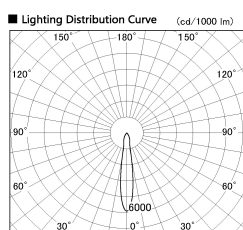

Item no. SD356-2115W8527-IK

Series Name: Cylinder Arm Reflector in-track tracklight.(SD356-IK)

■ Direct Horizontal Illuminance SD356-2115W8527-IK

φ	Illuminance Angle	Beam Angle	Vertical Illuminance(lx)
1	16°	16°	36480
2			9120
3			4050
4			2280
5			1460
6			1010
7			740
8			570

Installation	Track mount
Type	Cylinder Arm Reflector in-track tracklight.(SD356-IK)
Fixture wattage	21W
Beam angle	16 deg
Color Temp.	2700K
CRI	Ra>85
Luminous	1538 lm
Body	Die-cast aluminum alloy
Body finish	White
Trim finish	White
Reflector finish	N/A
IP Rate	IP20
Light source	COB module
Input Voltage	AC220~240V
Dimming Type	Non-Dimmable
Certificate	CE, CCC
Cut Hole	N/A