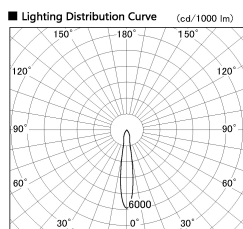

Item no. SD356-2115W8530-IK

Series Name: Cylinder Arm Reflector in-track tracklight.(SD356-IK)

■ Direct Horizontal Illuminance SD356-2115W8530-IK

φ	Illuminance Angle	Beam Angle	Vertical Illuminance(lx)
1	16°	16°	38000
2			9500
3			4220
4			2370
5			1520
6			1060
7			780
8			590

Installation	Track mount
Type	Cylinder Arm Reflector in-track tracklight.(SD356-IK)
Fixture wattage	21W
Beam angle	16 deg
Color Temp.	3000K
CRI	Ra>85
Luminous	1602 lm
Body	Die-cast aluminum alloy
Body finish	White
Trim finish	White
Reflector finish	N/A
IP Rate	IP20
Light source	COB module
Input Voltage	AC220~240V
Dimming Type	Non-Dimmable
Certificate	CE, CCC
Cut Hole	N/A