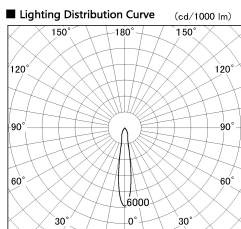

Item no. SD356-2115W8535-IK

Series Name: Cylinder Arm Reflector in-track tracklight.(SD356-IK)

■ Direct Horizontal Illuminance SD356-2115W8535-IK

Beam Angle	Vertical Illuminance (lx)
16°	38750
16°	9690
16°	4310
16°	2420
16°	1550
16°	1080
16°	790
16°	610

Installation	Track mount
Type	Cylinder Arm Reflector in-track tracklight.(SD356-IK)
Fixture wattage	21W
Beam angle	16 deg
Color Temp.	3500K
CRI	Ra>85
Luminous	1634 lm
Body	Die-cast aluminum alloy
Body finish	White
Trim finish	White
Reflector finish	N/A
IP Rate	IP20
Light source	COB module
Input Voltage	AC220~240V
Dimming Type	Non-Dimmable
Certificate	CE, CCC
Cut Hole	N/A