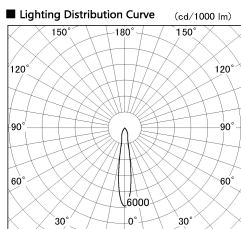

Item no. SD356-2115W8540-IK

Series Name: Cylinder Arm Reflector in-track tracklight.(SD356-IK)

■ Direct Horizontal Illuminance SD356-2115W8540-IK

φ	Illuminance Angle	Beam Angle	Vertical Illuminance (lx)
1	16°	16°	39130
2			9780
3			4350
4			2450
5			1570
6			1090
7			800
8			610

Installation	Track mount
Type	
Fixture wattage	21W
Beam angle	16 deg
Color Temp.	4000K
CRI	Ra>85
Luminous	1650 lm
Body	Die-cast aluminum alloy
Body finish	White
Trim finish	White
Reflector finish	N/A
IP Rate	IP20
Light source	COB module
Input Voltage	AC220~240V
Dimming Type	Non-Dimmable
Certificate	CE, CCC
Cut Hole	N/A