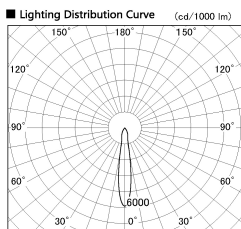

Item no. SD356-2115W9027-IK

Series Name: Cylinder Arm Reflector in-track tracklight.(SD356-IK)

■ Direct Horizontal Illuminance SD356-2115W9027-IK

φ	Illuminance Angle	Beam Angle	Vertical Illuminance (lx)
1	16°	16°	33160
2			8290
3			3680
4			2070
5			1330
6			920
7			680
8			520

Installation	Track mount
Type	
Fixture wattage	21W
Beam angle	16 deg
Color Temp.	2700K
CRI	Ra>90
Luminous	1398 lm
Body	Die-cast aluminum alloy
Body finish	White
Trim finish	White
Reflector finish	N/A
IP Rate	IP20
Light source	COB module
Input Voltage	AC220~240V
Dimming Type	Non-Dimmable
Certificate	CE, CCC
Cut Hole	N/A