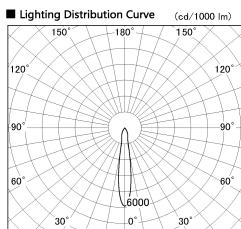

Item no. SD356-2115W9030-IK

Series Name: Cylinder Arm Reflector in-track tracklight.(SD356-IK)

■ Direct Horizontal Illuminance SD356-2115W9030-IK

Illuminance Angle	Beam Angle	Vertical Illuminance(lx)
16°	16°	34530
		8630
		3840
		2160
		1380
		960
		700
		540

Installation	Track mount
Type	Cylinder Arm Reflector in-track tracklight.(SD356-IK)
Fixture wattage	21W
Beam angle	16 deg
Color Temp.	3000K
CRI	Ra>90
Luminous	1456 lm
Body	Die-cast aluminum alloy
Body finish	White
Trim finish	White
Reflector finish	N/A
IP Rate	IP20
Light source	COB module
Input Voltage	AC220~240V
Dimming Type	Non-Dimmable
Certificate	CE, CCC
Cut Hole	N/A