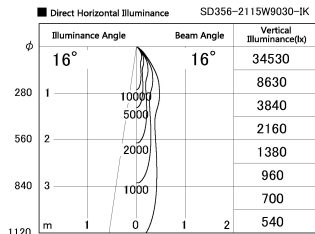

Item no. SD356-2115W9030-IK

Series Name: Cylinder Arm Reflector in-track tracklight.(SD356-IK)

Installation	Track mount
Type	
Fixture wattage	21W
Beam angle	16 deg
Color Temp.	3000K
CRI	Ra>90
Luminous	1456 lm
Body	Die-cast aluminum alloy
Body finish	White
Trim finish	White
Reflector finish	N/A
IP Rate	IP20
Light source	COB module
Input Voltage	AC220~240V
Dimming Type	Non-Dimmable
Certificate	CE, CCC
Cut Hole	N/A