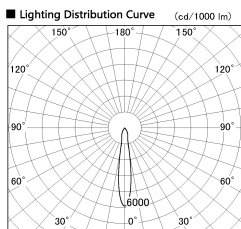

Item no. SD356-2115W9030-IK

Series Name: Cylinder Arm Reflector in-track tracklight.(SD356-IK)

Installation	Track mount
Type	
Fixture wattage	21W
Beam angle	16 deg
Color Temp.	3000K
CRI	Ra>90
Luminous	1456 lm
Body	Die-cast aluminum alloy
Body finish	White
Trim finish	White
Reflector finish	N/A
IP Rate	IP20
Light source	COB module
Input Voltage	AC220~240V
Dimming Type	Non-Dimmable
Certificate	CE, CCC
Cut Hole	N/A