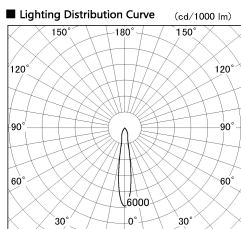

Item no. SD356-2115W9035-IK

Series Name: Cylinder Arm Reflector in-track tracklight.(SD356-IK)

■ Direct Horizontal Illuminance SD356-2115W9035-IK

φ	Illuminance Angle	Beam Angle	Vertical Illuminance (lx)
1	16°	16°	35240
280			8810
1			3920
560			2200
2			1410
840			980
3			720
1120			550

Installation	Track mount
Type	
Fixture wattage	21W
Beam angle	16 deg
Color Temp.	3500K
CRI	Ra>90
Luminous	1486 lm
Body	Die-cast aluminum alloy
Body finish	White
Trim finish	White
Reflector finish	N/A
IP Rate	IP20
Light source	COB module
Input Voltage	AC220~240V
Dimming Type	Non-Dimmable
Certificate	CE, CCC
Cut Hole	N/A