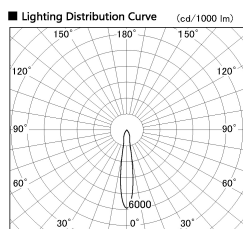

Item no. SD356-2115W9035-IK

Series Name: Cylinder Arm Reflector in-track tracklight.(SD356-IK)

■ Direct Horizontal Illuminance SD356-2115W9035-IK

φ	Illuminance Angle	Beam Angle	Vertical Illuminance(lx)
1	16°	16°	35240
280			8810
1			3920
560			2200
2			1410
840			980
3			720
1120			550

Installation	Track mount
Type	Cylinder Arm Reflector in-track tracklight.(SD356-IK)
Fixture wattage	21W
Beam angle	16 deg
Color Temp.	3500K
CRI	Ra>90
Luminous	1486 lm
Body	Die-cast aluminum alloy
Body finish	White
Trim finish	White
Reflector finish	N/A
IP Rate	IP20
Light source	COB module
Input Voltage	AC220~240V
Dimming Type	Non-Dimmable
Certificate	CE, CCC
Cut Hole	N/A