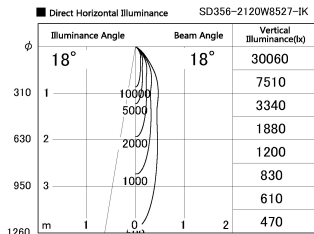

Item no. SD356-2120W8527-IK

Series Name: Cylinder Arm Reflector in-track tracklight.(SD356-IK)

Installation	Track mount
Type	
Fixture wattage	21W
Beam angle	18 deg
Color Temp.	2700K
CRI	Ra>85
Luminous	1499 lm
Body	Die-cast aluminum alloy
Body finish	White
Trim finish	White
Reflector finish	N/A
IP Rate	IP20
Light source	COB module
Input Voltage	AC220~240V
Dimming Type	Non-Dimmable
Certificate	CE, CCC
Cut Hole	N/A