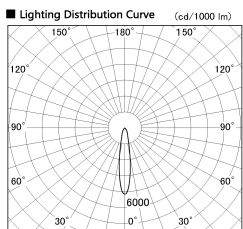

Item no. SD356-2120W8527-IK

Series Name: Cylinder Arm Reflector in-track tracklight.(SD356-IK)

■ Direct Horizontal Illuminance SD356-2120W8527-IK

φ	Illuminance Angle	Beam Angle	Vertical Illuminance(lx)
310	18°	18°	30060
310			7510
1			3340
630			1880
2			1200
950			830
3			610
1260			470

Installation	Track mount
Type	Cylinder Arm Reflector in-track tracklight.(SD356-IK)
Fixture wattage	21W
Beam angle	18 deg
Color Temp.	2700K
CRI	Ra>85
Luminous	1499 lm
Body	Die-cast aluminum alloy
Body finish	White
Trim finish	White
Reflector finish	N/A
IP Rate	IP20
Light source	COB module
Input Voltage	AC220~240V
Dimming Type	Non-Dimmable
Certificate	CE, CCC
Cut Hole	N/A