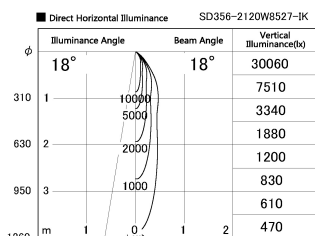

Item no. SD356-2120W8527-IK

Series Name: Cylinder Arm Reflector in-track tracklight.(SD356-IK)

Installation	Track mount
Type	
Fixture wattage	21W
Beam angle	18 deg
Color Temp.	2700K
CRI	Ra>85
Luminous	1499 lm
Body	Die-cast aluminum alloy
Body finish	White
Trim finish	White
Reflector finish	N/A
IP Rate	IP20
Light source	COB module
Input Voltage	AC220~240V
Dimming Type	Non-Dimmable
Certificate	CE, CCC
Cut Hole	N/A