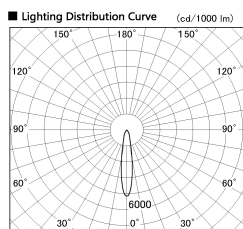

Item no. SD356-2120W8527-IK

Series Name: Cylinder Arm Reflector in-track tracklight.(SD356-IK)

Installation	Track mount
Type	
Fixture wattage	21W
Beam angle	18 deg
Color Temp.	2700K
CRI	Ra>85
Luminous	1499 lm
Body	Die-cast aluminum alloy
Body finish	White
Trim finish	White
Reflector finish	N/A
IP Rate	IP20
Light source	COB module
Input Voltage	AC220~240V
Dimming Type	Non-Dimmable
Certificate	CE, CCC
Cut Hole	N/A