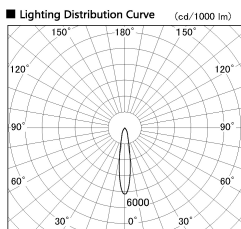

Item no. SD356-2120W8527-IK

Series Name: Cylinder Arm Reflector in-track tracklight.(SD356-IK)

Installation	Track mount
Type	
Fixture wattage	21W
Beam angle	18 deg
Color Temp.	2700K
CRI	Ra>85
Luminous	1499 lm
Body	Die-cast aluminum alloy
Body finish	White
Trim finish	White
Reflector finish	N/A
IP Rate	IP20
Light source	COB module
Input Voltage	AC220~240V
Dimming Type	Non-Dimmable
Certificate	CE, CCC
Cut Hole	N/A