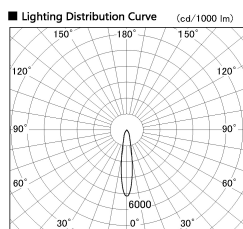

Item no. SD356-2120W8530-IK

Series Name: Cylinder Arm Reflector in-track tracklight.(SD356-IK)

■ Direct Horizontal Illuminance SD356-2120W8530-IK

φ	Illuminance Angle	Beam Angle	Vertical Illuminance(lx)
310	18°	18°	31300
310			7830
310			3480
630			1960
950			1250
950			870
1260			640
1260			490

Installation	Track mount
Type	Cylinder Arm Reflector in-track tracklight.(SD356-IK)
Fixture wattage	21W
Beam angle	18 deg
Color Temp.	3000K
CRI	Ra>85
Luminous	1561 lm
Body	Die-cast aluminum alloy
Body finish	White
Trim finish	White
Reflector finish	N/A
IP Rate	IP20
Light source	COB module
Input Voltage	AC220~240V
Dimming Type	Non-Dimmable
Certificate	CE, CCC
Cut Hole	N/A