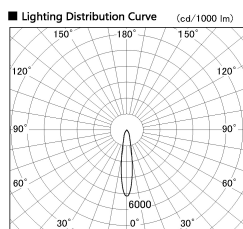

Item no. SD356-2120W8535-IK

Series Name: Cylinder Arm Reflector in-track tracklight.(SD356-IK)

Installation	Track mount
Type	Cylinder Arm Reflector in-track tracklight.(SD356-IK)
Fixture wattage	21W
Beam angle	18 deg
Color Temp.	3500K
CRI	Ra>85
Luminous	1593 lm
Body	Die-cast aluminum alloy
Body finish	White
Trim finish	White
Reflector finish	N/A
IP Rate	IP20
Light source	COB module
Input Voltage	AC220~240V
Dimming Type	Non-Dimmable
Certificate	CE, CCC
Cut Hole	N/A