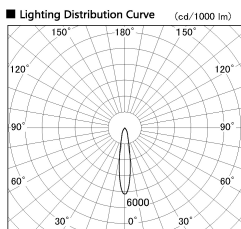

Item no. SD356-2120W8535-IK

Series Name: Cylinder Arm Reflector in-track tracklight.(SD356-IK)

■ Direct Horizontal Illuminance SD356-2120W8535-IK

φ	Illuminance Angle	Beam Angle	Vertical Illuminance (lx)
	18°	18°	31940
310			7990
			3550
630			2000
			1280
950			890
			650
1260			500

Installation	Track mount
Type	
Fixture wattage	21W
Beam angle	18 deg
Color Temp.	3500K
CRI	Ra>85
Luminous	1593 lm
Body	Die-cast aluminum alloy
Body finish	White
Trim finish	White
Reflector finish	N/A
IP Rate	IP20
Light source	COB module
Input Voltage	AC220~240V
Dimming Type	Non-Dimmable
Certificate	CE, CCC
Cut Hole	N/A