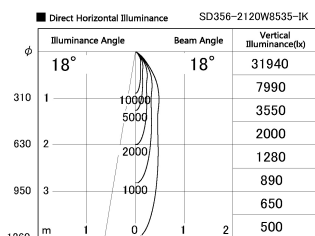

Item no. SD356-2120W8535-IK

Series Name: Cylinder Arm Reflector in-track tracklight.(SD356-IK)

Installation	Track mount
Type	Cylinder Arm Reflector in-track tracklight.(SD356-IK)
Fixture wattage	21W
Beam angle	18 deg
Color Temp.	3500K
CRI	Ra>85
Luminous	1593 lm
Body	Die-cast aluminum alloy
Body finish	White
Trim finish	White
Reflector finish	N/A
IP Rate	IP20
Light source	COB module
Input Voltage	AC220~240V
Dimming Type	Non-Dimmable
Certificate	CE, CCC
Cut Hole	N/A