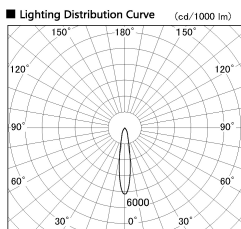

Item no. SD356-2120W8540-IK

Series Name: Cylinder Arm Reflector in-track tracklight.(SD356-IK)

■ Direct Horizontal Illuminance SD356-2120W8540-IK

φ	Illuminance Angle	Beam Angle	Vertical Illuminance (lx)
	18°	18°	32240
310			8060
630			3580
950			2020
1260			1290
			900
			660
			500

Installation	Track mount
Type	
Fixture wattage	21W
Beam angle	18 deg
Color Temp.	4000K
CRI	Ra>85
Luminous	1608 lm
Body	Die-cast aluminum alloy
Body finish	White
Trim finish	White
Reflector finish	N/A
IP Rate	IP20
Light source	COB module
Input Voltage	AC220~240V
Dimming Type	Non-Dimmable
Certificate	CE, CCC
Cut Hole	N/A