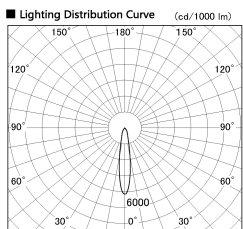

Item no. SD356-2120W9030-IK

Series Name: Cylinder Arm Reflector in-track tracklight.(SD356-IK)

■ Direct Horizontal Illuminance SD356-2120W9030-IK

φ	Illuminance Angle	Beam Angle	Vertical Illuminance (lx)
	18°	18°	28470
310			7120
630			3160
950			1780
1260			1140
			790
			580
			440

Installation	Track mount
Type	
Fixture wattage	21W
Beam angle	18 deg
Color Temp.	3000K
CRI	Ra>90
Luminous	1420 lm
Body	Die-cast aluminum alloy
Body finish	White
Trim finish	White
Reflector finish	N/A
IP Rate	IP20
Light source	COB module
Input Voltage	AC220~240V
Dimming Type	Non-Dimmable
Certificate	CE, CCC
Cut Hole	N/A