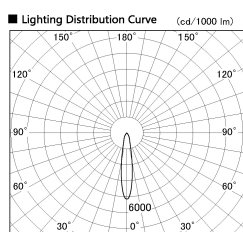

Item no. SD356-2120W9030-IK

Series Name: Cylinder Arm Reflector in-track tracklight.(SD356-IK)

Installation	Track mount
Type	Cylinder Arm Reflector in-track tracklight.(SD356-IK)
Fixture wattage	21W
Beam angle	18 deg
Color Temp.	3000K
CRI	Ra>90
Luminous	1420 lm
Body	Die-cast aluminum alloy
Body finish	White
Trim finish	White
Reflector finish	N/A
IP Rate	IP20
Light source	COB module
Input Voltage	AC220~240V
Dimming Type	Non-Dimmable
Certificate	CE, CCC
Cut Hole	N/A