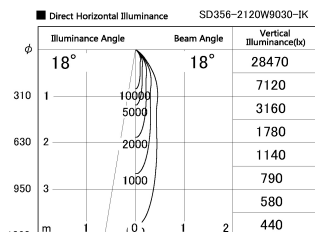

Item no. SD356-2120W9030-IK

Series Name: Cylinder Arm Reflector in-track tracklight.(SD356-IK)

Installation	Track mount
Type	Cylinder Arm Reflector in-track tracklight.(SD356-IK)
Fixture wattage	21W
Beam angle	18 deg
Color Temp.	3000K
CRI	Ra>90
Luminous	1420 lm
Body	Die-cast aluminum alloy
Body finish	White
Trim finish	White
Reflector finish	N/A
IP Rate	IP20
Light source	COB module
Input Voltage	AC220~240V
Dimming Type	Non-Dimmable
Certificate	CE, CCC
Cut Hole	N/A