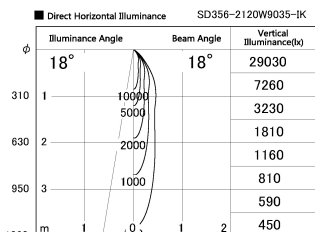

Item no. SD356-2120W9035-IK

Series Name: Cylinder Arm Reflector in-track tracklight.(SD356-IK)

Installation	Track mount
Type	Cylinder Arm Reflector in-track tracklight.(SD356-IK)
Fixture wattage	21W
Beam angle	18 deg
Color Temp.	3500K
CRI	Ra>90
Luminous	1448 lm
Body	Die-cast aluminum alloy
Body finish	White
Trim finish	White
Reflector finish	N/A
IP Rate	IP20
Light source	COB module
Input Voltage	AC220~240V
Dimming Type	Non-Dimmable
Certificate	CE, CCC
Cut Hole	N/A