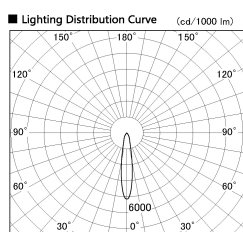

Item no. SD356-2120W9035-IK

Series Name: Cylinder Arm Reflector in-track tracklight.(SD356-IK)

Installation	Track mount
Type	Cylinder Arm Reflector in-track tracklight.(SD356-IK)
Fixture wattage	21W
Beam angle	18 deg
Color Temp.	3500K
CRI	Ra>90
Luminous	1448 lm
Body	Die-cast aluminum alloy
Body finish	White
Trim finish	White
Reflector finish	N/A
IP Rate	IP20
Light source	COB module
Input Voltage	AC220~240V
Dimming Type	Non-Dimmable
Certificate	CE, CCC
Cut Hole	N/A