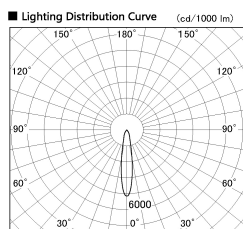

Item no. SD356-2120W9040-IK

Series Name: Cylinder Arm Reflector in-track tracklight.(SD356-IK)

Installation	Track mount
Type	Cylinder Arm Reflector in-track tracklight.(SD356-IK)
Fixture wattage	21W
Beam angle	18 deg
Color Temp.	4000K
CRI	Ra>90
Luminous	1462 lm
Body	Die-cast aluminum alloy
Body finish	White
Trim finish	White
Reflector finish	N/A
IP Rate	IP20
Light source	COB module
Input Voltage	AC220~240V
Dimming Type	Non-Dimmable
Certificate	CE, CCC
Cut Hole	N/A