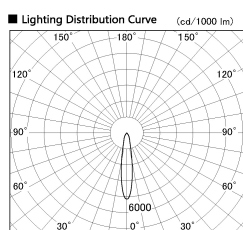

Item no. SD356-2120W9040-IK

Series Name: Cylinder Arm Reflector in-track tracklight.(SD356-IK)

■ Direct Horizontal Illuminance SD356-2120W9040-IK

φ	Illuminance Angle	Beam Angle	Vertical Illuminance (lx)
	18°	18°	29320
310			7330
630			3260
950			1830
1260			1170
			810
			600
			460

Installation	Track mount
Type	
Fixture wattage	21W
Beam angle	18 deg
Color Temp.	4000K
CRI	Ra>90
Luminous	1462 lm
Body	Die-cast aluminum alloy
Body finish	White
Trim finish	White
Reflector finish	N/A
IP Rate	IP20
Light source	COB module
Input Voltage	AC220~240V
Dimming Type	Non-Dimmable
Certificate	CE, CCC
Cut Hole	N/A