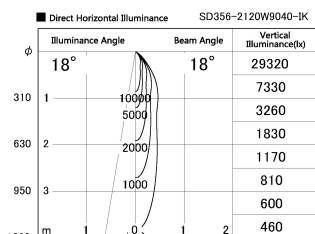

Item no. SD356-2120W9040-IK

Series Name: Cylinder Arm Reflector in-track tracklight.(SD356-IK)

Installation	Track mount
Type	Cylinder Arm Reflector in-track tracklight.(SD356-IK)
Fixture wattage	21W
Beam angle	18 deg
Color Temp.	4000K
CRI	Ra>90
Luminous	1462 lm
Body	Die-cast aluminum alloy
Body finish	White
Trim finish	White
Reflector finish	N/A
IP Rate	IP20
Light source	COB module
Input Voltage	AC220~240V
Dimming Type	Non-Dimmable
Certificate	CE, CCC
Cut Hole	N/A