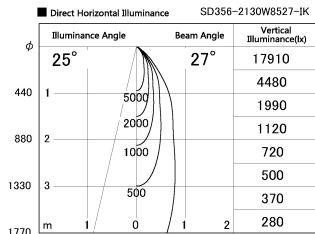

Item no. SD356-2130W8527-IK

Series Name: Cylinder Arm Reflector in-track tracklight.(SD356-IK)

Installation	Track mount
Type	
Fixture wattage	21W
Beam angle	27 deg
Color Temp.	2700K
CRI	Ra>85
Luminous	1474 lm
Body	Die-cast aluminum alloy
Body finish	White
Trim finish	White
Reflector finish	N/A
IP Rate	IP20
Light source	COB module
Input Voltage	AC220~240V
Dimming Type	Non-Dimmable
Certificate	CE, CCC
Cut Hole	N/A