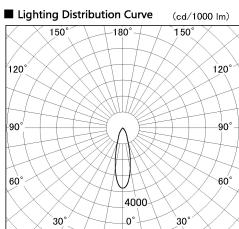

Item no. SD356-2130W8527-IK

Series Name: Cylinder Arm Reflector in-track tracklight.(SD356-IK)

Installation	Track mount
Type	
Fixture wattage	21W
Beam angle	27 deg
Color Temp.	2700K
CRI	Ra>85
Luminous	1474 lm
Body	Die-cast aluminum alloy
Body finish	White
Trim finish	White
Reflector finish	N/A
IP Rate	IP20
Light source	COB module
Input Voltage	AC220~240V
Dimming Type	Non-Dimmable
Certificate	CE, CCC
Cut Hole	N/A