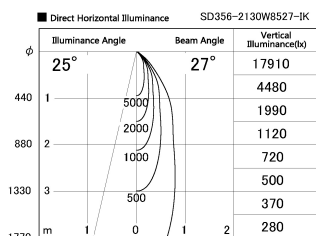

Item no. SD356-2130W8527-IK

Series Name: Cylinder Arm Reflector in-track tracklight.(SD356-IK)

Installation	Track mount
Type	Cylinder Arm Reflector in-track tracklight.(SD356-IK)
Fixture wattage	21W
Beam angle	27 deg
Color Temp.	2700K
CRI	Ra>85
Luminous	1474 lm
Body	Die-cast aluminum alloy
Body finish	White
Trim finish	White
Reflector finish	N/A
IP Rate	IP20
Light source	COB module
Input Voltage	AC220~240V
Dimming Type	Non-Dimmable
Certificate	CE, CCC
Cut Hole	N/A