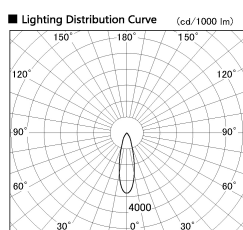

Item no. SD356-2130W8527-IK

Series Name: Cylinder Arm Reflector in-track tracklight.(SD356-IK)

Installation	Track mount
Type	Cylinder Arm Reflector in-track tracklight.(SD356-IK)
Fixture wattage	21W
Beam angle	27 deg
Color Temp.	2700K
CRI	Ra>85
Luminous	1474 lm
Body	Die-cast aluminum alloy
Body finish	White
Trim finish	White
Reflector finish	N/A
IP Rate	IP20
Light source	COB module
Input Voltage	AC220~240V
Dimming Type	Non-Dimmable
Certificate	CE, CCC
Cut Hole	N/A