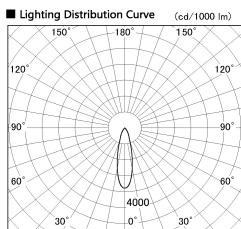

Item no. SD356-2130W8530-IK

Series Name: Cylinder Arm Reflector in-track tracklight.(SD356-IK)

■ Direct Horizontal Illuminance SD356-2130W8530-IK

Illuminance Angle	Beam Angle	Vertical Illuminance(lx)
25°	27°	18650
440	1	4660
880	2	2070
1330	3	1170
1770	m	750
	1	520
	0	380
	1	290
	2	

Installation	Track mount
Type	Cylinder Arm Reflector in-track tracklight.(SD356-IK)
Fixture wattage	21W
Beam angle	27 deg
Color Temp.	3000K
CRI	Ra>85
Luminous	1535 lm
Body	Die-cast aluminum alloy
Body finish	White
Trim finish	White
Reflector finish	N/A
IP Rate	IP20
Light source	COB module
Input Voltage	AC220~240V
Dimming Type	Non-Dimmable
Certificate	CE, CCC
Cut Hole	N/A