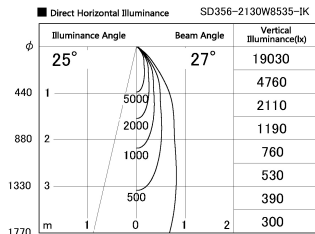

Item no. SD356-2130W8535-IK

Series Name: Cylinder Arm Reflector in-track tracklight.(SD356-IK)

| | |
|------------------|-------------------------|
| Installation | Track mount |
| Type | |
| Fixture wattage | 21W |
| Beam angle | 27 deg |
| Color Temp. | 3500K |
| CRI | Ra>85 |
| Luminous | 1566 lm |
| Body | Die-cast aluminum alloy |
| Body finish | White |
| Trim finish | White |
| Reflector finish | N/A |
| IP Rate | IP20 |
| Light source | COB module |
| Input Voltage | AC220~240V |
| Dimming Type | Non-Dimmable |
| Certificate | CE, CCC |
| Cut Hole | N/A |