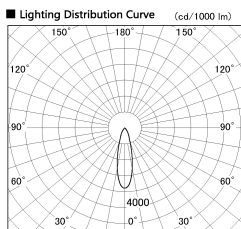

Item no. SD356-2130W8535-IK

Series Name: Cylinder Arm Reflector in-track tracklight.(SD356-IK)

| | |
|------------------|-------------------------|
| Installation | Track mount |
| Type | |
| Fixture wattage | 21W |
| Beam angle | 27 deg |
| Color Temp. | 3500K |
| CRI | Ra>85 |
| Luminous | 1566 lm |
| Body | Die-cast aluminum alloy |
| Body finish | White |
| Trim finish | White |
| Reflector finish | N/A |
| IP Rate | IP20 |
| Light source | COB module |
| Input Voltage | AC220~240V |
| Dimming Type | Non-Dimmable |
| Certificate | CE, CCC |
| Cut Hole | N/A |