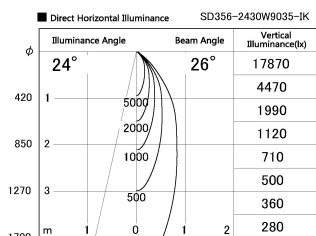

Item no. SD356-2430W9035-IK

Series Name: Cylinder Arm Reflector in-track tracklight.(SD356-IK)

Installation	Track mount
Type	Cylinder Arm Reflector in-track tracklight.(SD356-IK)
Fixture wattage	24.3W
Beam angle	26 deg
Color Temp.	3500K
CRI	Ra>90
Luminous	1597 lm
Body	Die-cast aluminum alloy
Body finish	White
Trim finish	White
Reflector finish	N/A
IP Rate	IP20
Light source	COB module
Input Voltage	AC220~240V
Dimming Type	Non-Dimmable
Certificate	CE, CCC
Cut Hole	N/A