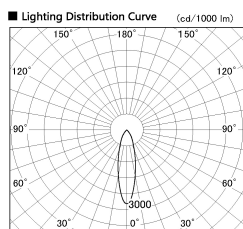

Item no. SD356-2430W9035-IK

Series Name: Cylinder Arm Reflector in-track tracklight.(SD356-IK)

Installation	Track mount
Type	
Fixture wattage	24.3W
Beam angle	26 deg
Color Temp.	3500K
CRI	Ra>90
Luminous	1597 lm
Body	Die-cast aluminum alloy
Body finish	White
Trim finish	White
Reflector finish	N/A
IP Rate	IP20
Light source	COB module
Input Voltage	AC220~240V
Dimming Type	Non-Dimmable
Certificate	CE, CCC
Cut Hole	N/A