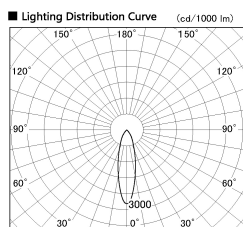

Item no. SD356-2430W9035-IK

Series Name: Cylinder Arm Reflector in-track tracklight.(SD356-IK)

Installation	Track mount
Type	Cylinder Arm Reflector in-track tracklight.(SD356-IK)
Fixture wattage	24.3W
Beam angle	26 deg
Color Temp.	3500K
CRI	Ra>90
Luminous	1597 lm
Body	Die-cast aluminum alloy
Body finish	White
Trim finish	White
Reflector finish	N/A
IP Rate	IP20
Light source	COB module
Input Voltage	AC220~240V
Dimming Type	Non-Dimmable
Certificate	CE, CCC
Cut Hole	N/A