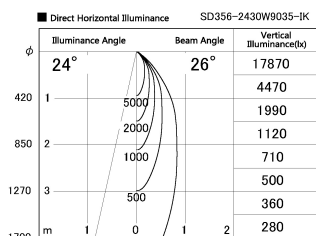

Item no. SD356-2430W9035-IK

Series Name: Cylinder Arm Reflector in-track tracklight.(SD356-IK)

Installation	Track mount
Type	
Fixture wattage	24.3W
Beam angle	26 deg
Color Temp.	3500K
CRI	Ra>90
Luminous	1597 lm
Body	Die-cast aluminum alloy
Body finish	White
Trim finish	White
Reflector finish	N/A
IP Rate	IP20
Light source	COB module
Input Voltage	AC220~240V
Dimming Type	Non-Dimmable
Certificate	CE, CCC
Cut Hole	N/A