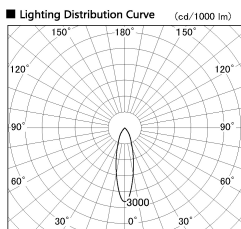

Item no. SD356-2430W9040-IK

Series Name: Cylinder Arm Reflector in-track tracklight.(SD356-IK)

Installation	Track mount
Type	
Fixture wattage	24.3W
Beam angle	26 deg
Color Temp.	4000K
CRI	Ra>90
Luminous	1612 lm
Body	Die-cast aluminum alloy
Body finish	White
Trim finish	White
Reflector finish	N/A
IP Rate	IP20
Light source	COB module
Input Voltage	AC220~240V
Dimming Type	Non-Dimmable
Certificate	CE, CCC
Cut Hole	N/A