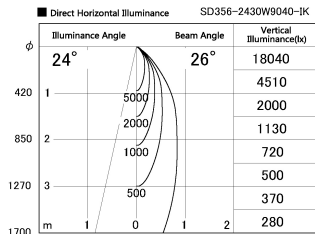

Item no. SD356-2430W9040-IK

Series Name: Cylinder Arm Reflector in-track tracklight.(SD356-IK)

Installation	Track mount
Type	
Fixture wattage	24.3W
Beam angle	26 deg
Color Temp.	4000K
CRI	Ra>90
Luminous	1612 lm
Body	Die-cast aluminum alloy
Body finish	White
Trim finish	White
Reflector finish	N/A
IP Rate	IP20
Light source	COB module
Input Voltage	AC220~240V
Dimming Type	Non-Dimmable
Certificate	CE, CCC
Cut Hole	N/A