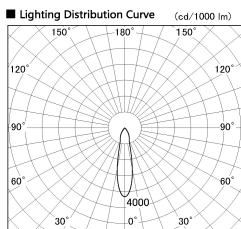

Item no. SD356-2415W8527-IK

Series Name: Cylinder Arm Reflector in-track tracklight.(SD356-IK)

■ Direct Horizontal Illuminance SD356-2415W8527-IK

φ	Illuminance Angle	Beam Angle	Vertical Illuminance (lx)
380	22°	23°	23960
1			5990
			2660
770			1500
2			960
1160			670
3			490
1550			370

Installation	Track mount
Type	
Fixture wattage	24.3W
Beam angle	23 deg
Color Temp.	2700K
CRI	Ra>85
Luminous	1724 lm
Body	Die-cast aluminum alloy
Body finish	White
Trim finish	White
Reflector finish	N/A
IP Rate	IP20
Light source	COB module
Input Voltage	AC220~240V
Dimming Type	Non-Dimmable
Certificate	CE, CCC
Cut Hole	N/A