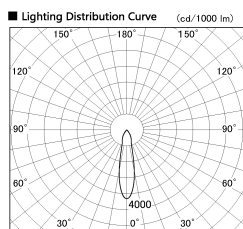

Item no. SD356-2415W8527-IK

Series Name: Cylinder Arm Reflector in-track tracklight.(SD356-IK)

■ Direct Horizontal Illuminance SD356-2415W8527-IK

φ	Illuminance Angle	Beam Angle	Vertical Illuminance (lx)
380	22°	23°	23960
1			5990
			2660
770			1500
2			960
1160			670
3			490
1550			370
m			

Installation	Track mount
Type	Cylinder Arm Reflector in-track tracklight.(SD356-IK)
Fixture wattage	24.3W
Beam angle	23 deg
Color Temp.	2700K
CRI	Ra>85
Luminous	1724 lm
Body	Die-cast aluminum alloy
Body finish	White
Trim finish	White
Reflector finish	N/A
IP Rate	IP20
Light source	COB module
Input Voltage	AC220~240V
Dimming Type	Non-Dimmable
Certificate	CE, CCC
Cut Hole	N/A