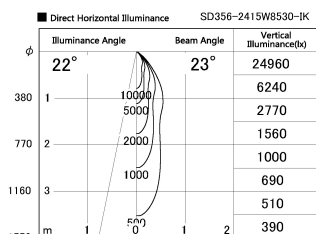

Item no. SD356-2415W8530-IK

Series Name: Cylinder Arm Reflector in-track tracklight.(SD356-IK)

Installation	Track mount
Type	
Fixture wattage	24.3W
Beam angle	23 deg
Color Temp.	3000K
CRI	Ra>85
Luminous	1796 lm
Body	Die-cast aluminum alloy
Body finish	White
Trim finish	White
Reflector finish	N/A
IP Rate	IP20
Light source	COB module
Input Voltage	AC220~240V
Dimming Type	Non-Dimmable
Certificate	CE, CCC
Cut Hole	N/A