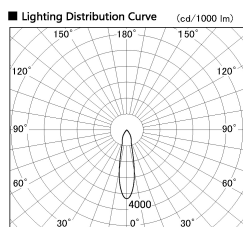

Item no. SD356-2415W8530-IK

Series Name: Cylinder Arm Reflector in-track tracklight.(SD356-IK)

Installation	Track mount
Type	
Fixture wattage	24.3W
Beam angle	23 deg
Color Temp.	3000K
CRI	Ra>85
Luminous	1796 lm
Body	Die-cast aluminum alloy
Body finish	White
Trim finish	White
Reflector finish	N/A
IP Rate	IP20
Light source	COB module
Input Voltage	AC220~240V
Dimming Type	Non-Dimmable
Certificate	CE, CCC
Cut Hole	N/A