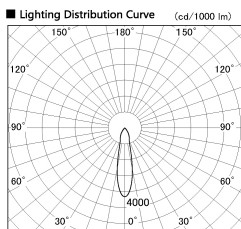

Item no. SD356-2415W8530-IK

Series Name: Cylinder Arm Reflector in-track tracklight.(SD356-IK)

Direct Horizontal Illuminance SD356-2415W8530-IK

Illuminance Angle	Beam Angle	Vertical Illuminance (lx)
22°	23°	24960
1		6240
		2770
2		1560
		1000
3		690
		510
1550 m		390

Installation	Track mount
Type	Cylinder Arm Reflector in-track tracklight.(SD356-IK)
Fixture wattage	24.3W
Beam angle	23 deg
Color Temp.	3000K
CRI	Ra>85
Luminous	1796 lm
Body	Die-cast aluminum alloy
Body finish	White
Trim finish	White
Reflector finish	N/A
IP Rate	IP20
Light source	COB module
Input Voltage	AC220~240V
Dimming Type	Non-Dimmable
Certificate	CE, CCC
Cut Hole	N/A