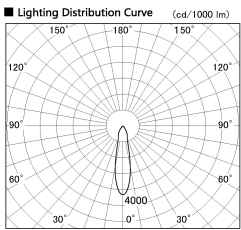

Item no. SD356-2415W8535-IK

Series Name: Cylinder Arm Reflector in-track tracklight.(SD356-IK)

■ Direct Horizontal Illuminance SD356-2415W8535-IK

φ	Illuminance Angle	Beam Angle	Vertical Illuminance(lx)
380	22°	23°	25460
1			6370
			2830
770			1590
2			1020
1160			710
3			520
1550			400

Installation	Track mount
Type	Cylinder Arm Reflector in-track tracklight.(SD356-IK)
Fixture wattage	24.3W
Beam angle	23 deg
Color Temp.	3500K
CRI	Ra>85
Luminous	1832 lm
Body	Die-cast aluminum alloy
Body finish	White
Trim finish	White
Reflector finish	N/A
IP Rate	IP20
Light source	COB module
Input Voltage	AC220~240V
Dimming Type	Non-Dimmable
Certificate	CE, CCC
Cut Hole	N/A