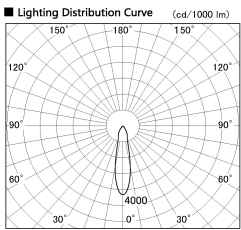

Item no. SD356-2415W8540-IK

Series Name: Cylinder Arm Reflector in-track tracklight.(SD356-IK)

■ Direct Horizontal Illuminance SD356-2415W8540-IK

φ	Illuminance Angle	Beam Angle	Vertical Illuminance(lx)
380	22°	23°	25720
1			6430
			2860
770			1610
2			1030
1160			710
3			520
1550			400

Installation	Track mount
Type	Cylinder Arm Reflector in-track tracklight.(SD356-IK)
Fixture wattage	24.3W
Beam angle	23 deg
Color Temp.	4000K
CRI	Ra>85
Luminous	1850 lm
Body	Die-cast aluminum alloy
Body finish	White
Trim finish	White
Reflector finish	N/A
IP Rate	IP20
Light source	COB module
Input Voltage	AC220~240V
Dimming Type	Non-Dimmable
Certificate	CE, CCC
Cut Hole	N/A