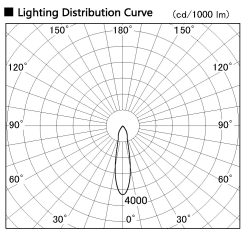

Item no. SD356-2415W9027-IK

Series Name: Cylinder Arm Reflector in-track tracklight.(SD356-IK)

■ Direct Horizontal Illuminance SD356-2415W9027-IK

Illuminance Angle	Beam Angle	Vertical Illuminance(lx)
22°	23°	21800
1		5450
		2420
2		1360
		870
3		610
		440
1550		340

Installation	Track mount
Type	Cylinder Arm Reflector in-track tracklight.(SD356-IK)
Fixture wattage	24.3W
Beam angle	23 deg
Color Temp.	2700K
CRI	Ra>90
Luminous	1568 lm
Body	Die-cast aluminum alloy
Body finish	White
Trim finish	White
Reflector finish	N/A
IP Rate	IP20
Light source	COB module
Input Voltage	AC220~240V
Dimming Type	Non-Dimmable
Certificate	CE, CCC
Cut Hole	N/A