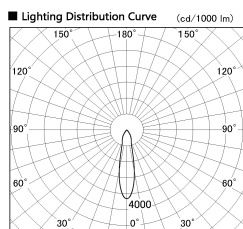

Item no. SD356-2415W9030-IK

Series Name: Cylinder Arm Reflector in-track tracklight.(SD356-IK)

■ Direct Horizontal Illuminance SD356-2415W9030-IK

φ	Illuminance Angle	Beam Angle	Vertical Illuminance(lx)
380	22°	23°	22700
1			5670
770			2520
2			1420
1160			910
3			630
1550			460
m	1	0	350
		1	2

Installation	Track mount
Type	Cylinder Arm Reflector in-track tracklight.(SD356-IK)
Fixture wattage	24.3W
Beam angle	23 deg
Color Temp.	3000K
CRI	Ra>90
Luminous	1633 lm
Body	Die-cast aluminum alloy
Body finish	White
Trim finish	White
Reflector finish	N/A
IP Rate	IP20
Light source	COB module
Input Voltage	AC220~240V
Dimming Type	Non-Dimmable
Certificate	CE, CCC
Cut Hole	N/A