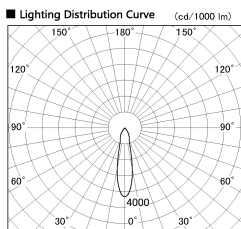

Item no. SD356-2415W9030-IK

Series Name: Cylinder Arm Reflector in-track tracklight.(SD356-IK)

Direct Horizontal Illuminance SD356-2415W9030-IK

Illuminance Angle	Beam Angle	Vertical Illuminance (lx)
22°	23°	22700
		5670
		2520
		1420
		910
		630
		460
		350

Installation	Track mount
Type	
Fixture wattage	24.3W
Beam angle	23 deg
Color Temp.	3000K
CRI	Ra>90
Luminous	1633 lm
Body	Die-cast aluminum alloy
Body finish	White
Trim finish	White
Reflector finish	N/A
IP Rate	IP20
Light source	COB module
Input Voltage	AC220~240V
Dimming Type	Non-Dimmable
Certificate	CE, CCC
Cut Hole	N/A