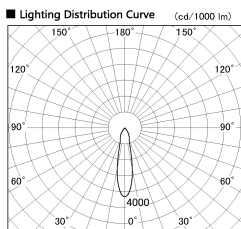

Item no. SD356-2415W9035-IK

Series Name: Cylinder Arm Reflector in-track tracklight.(SD356-IK)

■ Direct Horizontal Illuminance SD356-2415W9035-IK

Illuminance Angle	Beam Angle	Vertical Illuminance (lx)
22°	23°	23160
		5790
		2570
		1450
		930
		640
		470
		360

Installation	Track mount
Type	
Fixture wattage	24.3W
Beam angle	23 deg
Color Temp.	3500K
CRI	Ra>90
Luminous	1666 lm
Body	Die-cast aluminum alloy
Body finish	White
Trim finish	White
Reflector finish	N/A
IP Rate	IP20
Light source	COB module
Input Voltage	AC220~240V
Dimming Type	Non-Dimmable
Certificate	CE, CCC
Cut Hole	N/A