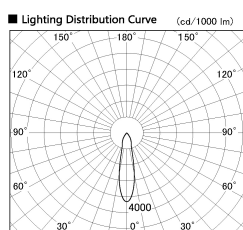

Item no. SD356-2415W9040-IK

Series Name: Cylinder Arm Reflector in-track tracklight.(SD356-IK)

■ Direct Horizontal Illuminance SD356-2415W9040-IK

φ	Illuminance Angle	Beam Angle	Vertical Illuminance (lx)
380	22°	23°	23380
1			5840
			2600
770			1460
2			940
1160			650
3			480
1550			370
m	1	1	2

Installation	Track mount
Type	Cylinder Arm Reflector in-track tracklight.(SD356-IK)
Fixture wattage	24.3W
Beam angle	23 deg
Color Temp.	4000K
CRI	Ra>90
Luminous	1682 lm
Body	Die-cast aluminum alloy
Body finish	White
Trim finish	White
Reflector finish	N/A
IP Rate	IP20
Light source	COB module
Input Voltage	AC220~240V
Dimming Type	Non-Dimmable
Certificate	CE, CCC
Cut Hole	N/A