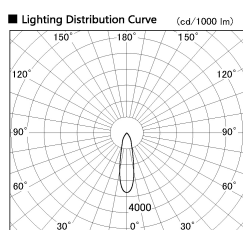

Item no. SD356-2420W8527-IK

Series Name: Cylinder Arm Reflector in-track tracklight.(SD356-IK)

■ Direct Horizontal Illuminance SD356-2420W8527-IK

φ	Illuminance Angle	Beam Angle	Vertical Illuminance (lx)
420	24°	25°	20240
1			5060
850			2250
2			1270
1270			810
3			560
1700			410
m	1	0 1 2	320

Installation	Track mount
Type	
Fixture wattage	24.3W
Beam angle	25 deg
Color Temp.	2700K
CRI	Ra>85
Luminous	1681 lm
Body	Die-cast aluminum alloy
Body finish	White
Trim finish	White
Reflector finish	N/A
IP Rate	IP20
Light source	COB module
Input Voltage	AC220~240V
Dimming Type	Non-Dimmable
Certificate	CE, CCC
Cut Hole	N/A