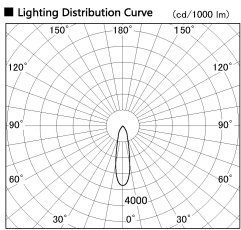

Item no. SD356-2420W8527-IK

Series Name: Cylinder Arm Reflector in-track tracklight.(SD356-IK)

■ Direct Horizontal Illuminance SD356-2420W8527-IK

φ	Illuminance Angle	Beam Angle	Vertical Illuminance(lx)
420	24°	25°	20240
1			5060
850			2250
2			1270
1270			810
3			560
1700			410
m	1	0 1 2	320

Installation	Track mount
Type	Cylinder Arm Reflector in-track tracklight.(SD356-IK)
Fixture wattage	24.3W
Beam angle	25 deg
Color Temp.	2700K
CRI	Ra>85
Luminous	1681 lm
Body	Die-cast aluminum alloy
Body finish	White
Trim finish	White
Reflector finish	N/A
IP Rate	IP20
Light source	COB module
Input Voltage	AC220~240V
Dimming Type	Non-Dimmable
Certificate	CE, CCC
Cut Hole	N/A