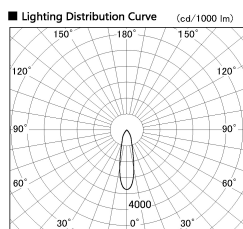

Item no. SD356-2420W8530-IK

Series Name: Cylinder Arm Reflector in-track tracklight.(SD356-IK)

■ Direct Horizontal Illuminance SD356-2420W8530-IK

Illuminance Angle	Beam Angle	Vertical Illuminance (lx)
24°	0	21090
	1	5270
	2	2340
	3	1320
	4	840
25°	0	590
	1	430
	2	330
	3	230
	4	130

Installation	Track mount
Type	
Fixture wattage	24.3W
Beam angle	25 deg
Color Temp.	3000K
CRI	Ra>85
Luminous	1751 lm
Body	Die-cast aluminum alloy
Body finish	White
Trim finish	White
Reflector finish	N/A
IP Rate	IP20
Light source	COB module
Input Voltage	AC220~240V
Dimming Type	Non-Dimmable
Certificate	CE, CCC
Cut Hole	N/A