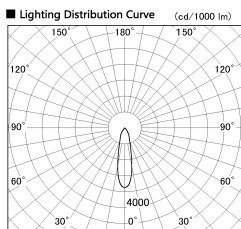

Item no. SD356-2420W8530-IK

Series Name: Cylinder Arm Reflector in-track tracklight.(SD356-IK)

■ Direct Horizontal Illuminance SD356-2420W8530-IK

φ	Illuminance Angle	Beam Angle	Vertical Illuminance (lx)		
420	24°	25°	21090		
1			5270		
850			2340		
2			1320		
1270			840		
3			590		
1700			430		
m	1	0	1	2	330

Installation	Track mount
Type	Cylinder Arm Reflector in-track tracklight.(SD356-IK)
Fixture wattage	24.3W
Beam angle	25 deg
Color Temp.	3000K
CRI	Ra>85
Luminous	1751 lm
Body	Die-cast aluminum alloy
Body finish	White
Trim finish	White
Reflector finish	N/A
IP Rate	IP20
Light source	COB module
Input Voltage	AC220~240V
Dimming Type	Non-Dimmable
Certificate	CE, CCC
Cut Hole	N/A