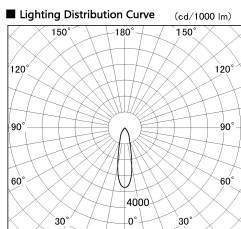

Item no. SD356-2420W8535-IK

Series Name: Cylinder Arm Reflector in-track tracklight.(SD356-IK)

■ Direct Horizontal Illuminance SD356-2420W8535-IK

Illuminance Angle	Beam Angle	Vertical Illuminance (lx)
24°	1	21510
	2	5380
	3	2390
	4	1340
	5	860
25°	1	600
	2	440
	3	340
	4	340
	5	340

Installation	Track mount
Type	
Fixture wattage	24.3W
Beam angle	25 deg
Color Temp.	3500K
CRI	Ra>85
Luminous	1786 lm
Body	Die-cast aluminum alloy
Body finish	White
Trim finish	White
Reflector finish	N/A
IP Rate	IP20
Light source	COB module
Input Voltage	AC220~240V
Dimming Type	Non-Dimmable
Certificate	CE, CCC
Cut Hole	N/A