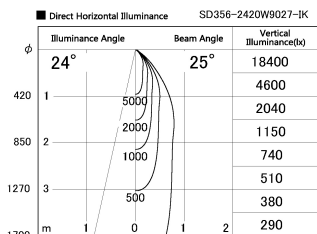

Item no. SD356-2420W9027-IK

Series Name: Cylinder Arm Reflector in-track tracklight.(SD356-IK)

Installation	Track mount
Type	Cylinder Arm Reflector in-track tracklight.(SD356-IK)
Fixture wattage	24.3W
Beam angle	25 deg
Color Temp.	2700K
CRI	Ra>90
Luminous	1528 lm
Body	Die-cast aluminum alloy
Body finish	White
Trim finish	White
Reflector finish	N/A
IP Rate	IP20
Light source	COB module
Input Voltage	AC220~240V
Dimming Type	Non-Dimmable
Certificate	CE, CCC
Cut Hole	N/A