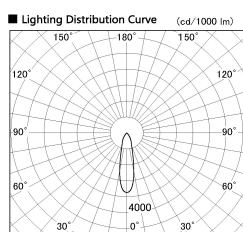

Item no. SD356-2420W9027-IK

Series Name: Cylinder Arm Reflector in-track tracklight.(SD356-IK)

Installation	Track mount
Type	Cylinder Arm Reflector in-track tracklight.(SD356-IK)
Fixture wattage	24.3W
Beam angle	25 deg
Color Temp.	2700K
CRI	Ra>90
Luminous	1528 lm
Body	Die-cast aluminum alloy
Body finish	White
Trim finish	White
Reflector finish	N/A
IP Rate	IP20
Light source	COB module
Input Voltage	AC220~240V
Dimming Type	Non-Dimmable
Certificate	CE, CCC
Cut Hole	N/A