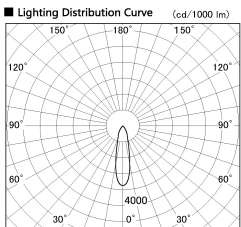

Item no. SD356-2420W9030-IK

Series Name: Cylinder Arm Reflector in-track tracklight.(SD356-IK)

Installation	Track mount
Type	Cylinder Arm Reflector in-track tracklight.(SD356-IK)
Fixture wattage	24.3W
Beam angle	25 deg
Color Temp.	3000K
CRI	Ra>90
Luminous	1592 lm
Body	Die-cast aluminum alloy
Body finish	White
Trim finish	White
Reflector finish	N/A
IP Rate	IP20
Light source	COB module
Input Voltage	AC220~240V
Dimming Type	Non-Dimmable
Certificate	CE, CCC
Cut Hole	N/A