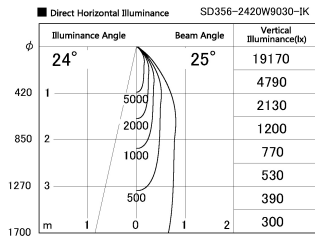

Item no. SD356-2420W9030-IK

Series Name: Cylinder Arm Reflector in-track tracklight.(SD356-IK)

Installation	Track mount
Type	Cylinder Arm Reflector in-track tracklight.(SD356-IK)
Fixture wattage	24.3W
Beam angle	25 deg
Color Temp.	3000K
CRI	Ra>90
Luminous	1592 lm
Body	Die-cast aluminum alloy
Body finish	White
Trim finish	White
Reflector finish	N/A
IP Rate	IP20
Light source	COB module
Input Voltage	AC220~240V
Dimming Type	Non-Dimmable
Certificate	CE, CCC
Cut Hole	N/A