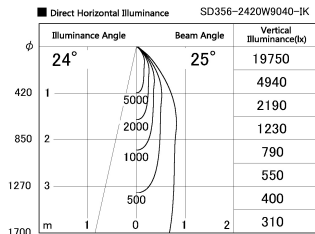

Item no. SD356-2420W9040-IK

Series Name: Cylinder Arm Reflector in-track tracklight.(SD356-IK)

Installation	Track mount
Type	
Fixture wattage	24.3W
Beam angle	25 deg
Color Temp.	4000K
CRI	Ra>90
Luminous	1640 lm
Body	Die-cast aluminum alloy
Body finish	White
Trim finish	White
Reflector finish	N/A
IP Rate	IP20
Light source	COB module
Input Voltage	AC220~240V
Dimming Type	Non-Dimmable
Certificate	CE, CCC
Cut Hole	N/A