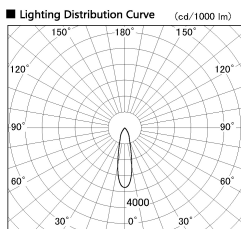

Item no. SD356-2420W9040-IK

Series Name: Cylinder Arm Reflector in-track tracklight.(SD356-IK)

Installation	Track mount
Type	
Fixture wattage	24.3W
Beam angle	25 deg
Color Temp.	4000K
CRI	Ra>90
Luminous	1640 lm
Body	Die-cast aluminum alloy
Body finish	White
Trim finish	White
Reflector finish	N/A
IP Rate	IP20
Light source	COB module
Input Voltage	AC220~240V
Dimming Type	Non-Dimmable
Certificate	CE, CCC
Cut Hole	N/A