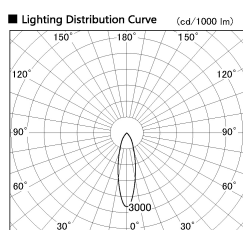

Item no. SD356-2430W8527-IK

Series Name: Cylinder Arm Reflector in-track tracklight.(SD356-IK)

Installation	Track mount
Type	Cylinder Arm Reflector in-track tracklight.(SD356-IK)
Fixture wattage	24.3W
Beam angle	26 deg
Color Temp.	2700K
CRI	Ra>85
Luminous	1653 lm
Body	Die-cast aluminum alloy
Body finish	White
Trim finish	White
Reflector finish	N/A
IP Rate	IP20
Light source	COB module
Input Voltage	AC220~240V
Dimming Type	Non-Dimmable
Certificate	CE, CCC
Cut Hole	N/A