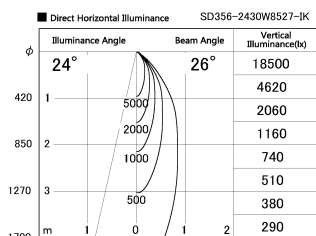

Item no. SD356-2430W8527-IK

Series Name: Cylinder Arm Reflector in-track tracklight.(SD356-IK)

Installation	Track mount
Type	Cylinder Arm Reflector in-track tracklight.(SD356-IK)
Fixture wattage	24.3W
Beam angle	26 deg
Color Temp.	2700K
CRI	Ra>85
Luminous	1653 lm
Body	Die-cast aluminum alloy
Body finish	White
Trim finish	White
Reflector finish	N/A
IP Rate	IP20
Light source	COB module
Input Voltage	AC220~240V
Dimming Type	Non-Dimmable
Certificate	CE, CCC
Cut Hole	N/A