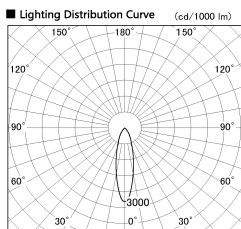

Item no. SD356-2430W8527-IK

Series Name: Cylinder Arm Reflector in-track tracklight.(SD356-IK)

Installation	Track mount
Type	
Fixture wattage	24.3W
Beam angle	26 deg
Color Temp.	2700K
CRI	Ra>85
Luminous	1653 lm
Body	Die-cast aluminum alloy
Body finish	White
Trim finish	White
Reflector finish	N/A
IP Rate	IP20
Light source	COB module
Input Voltage	AC220~240V
Dimming Type	Non-Dimmable
Certificate	CE, CCC
Cut Hole	N/A