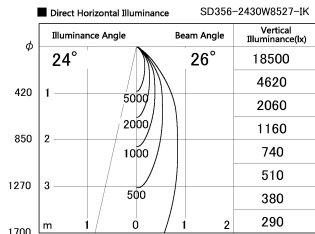

Item no. SD356-2430W8527-IK

Series Name: Cylinder Arm Reflector in-track tracklight.(SD356-IK)

Installation	Track mount
Type	
Fixture wattage	24.3W
Beam angle	26 deg
Color Temp.	2700K
CRI	Ra>85
Luminous	1653 lm
Body	Die-cast aluminum alloy
Body finish	White
Trim finish	White
Reflector finish	N/A
IP Rate	IP20
Light source	COB module
Input Voltage	AC220~240V
Dimming Type	Non-Dimmable
Certificate	CE, CCC
Cut Hole	N/A