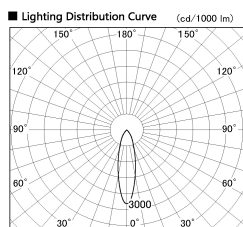

Item no. SD356-2430W8530-IK

Series Name: Cylinder Arm Reflector in-track tracklight.(SD356-IK)

Installation	Track mount
Type	Cylinder Arm Reflector in-track tracklight.(SD356-IK)
Fixture wattage	24.3W
Beam angle	26 deg
Color Temp.	3000K
CRI	Ra>85
Luminous	1722 lm
Body	Die-cast aluminum alloy
Body finish	White
Trim finish	White
Reflector finish	N/A
IP Rate	IP20
Light source	COB module
Input Voltage	AC220~240V
Dimming Type	Non-Dimmable
Certificate	CE, CCC
Cut Hole	N/A