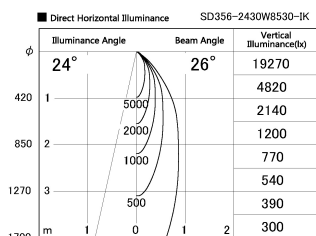

Item no. SD356-2430W8530-IK

Series Name: Cylinder Arm Reflector in-track tracklight.(SD356-IK)

Installation	Track mount
Type	Cylinder Arm Reflector in-track tracklight.(SD356-IK)
Fixture wattage	24.3W
Beam angle	26 deg
Color Temp.	3000K
CRI	Ra>85
Luminous	1722 lm
Body	Die-cast aluminum alloy
Body finish	White
Trim finish	White
Reflector finish	N/A
IP Rate	IP20
Light source	COB module
Input Voltage	AC220~240V
Dimming Type	Non-Dimmable
Certificate	CE, CCC
Cut Hole	N/A