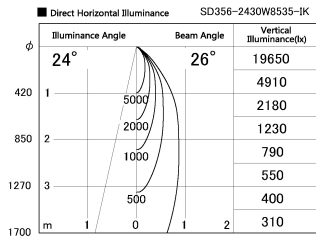

Item no. SD356-2430W8535-IK

Series Name: Cylinder Arm Reflector in-track tracklight.(SD356-IK)

Installation	Track mount
Type	Cylinder Arm Reflector in-track tracklight.(SD356-IK)
Fixture wattage	24.3W
Beam angle	26 deg
Color Temp.	3500K
CRI	Ra>85
Luminous	1756 lm
Body	Die-cast aluminum alloy
Body finish	White
Trim finish	White
Reflector finish	N/A
IP Rate	IP20
Light source	COB module
Input Voltage	AC220~240V
Dimming Type	Non-Dimmable
Certificate	CE, CCC
Cut Hole	N/A