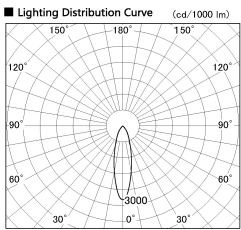

Item no. SD356-2430W8535-IK

Series Name: Cylinder Arm Reflector in-track tracklight.(SD356-IK)

Installation	Track mount
Type	Cylinder Arm Reflector in-track tracklight.(SD356-IK)
Fixture wattage	24.3W
Beam angle	26 deg
Color Temp.	3500K
CRI	Ra>85
Luminous	1756 lm
Body	Die-cast aluminum alloy
Body finish	White
Trim finish	White
Reflector finish	N/A
IP Rate	IP20
Light source	COB module
Input Voltage	AC220~240V
Dimming Type	Non-Dimmable
Certificate	CE, CCC
Cut Hole	N/A