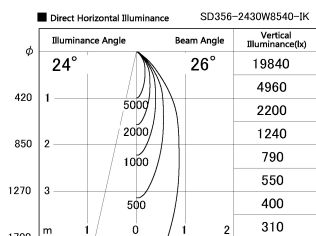

Item no. SD356-2430W8540-IK

Series Name: Cylinder Arm Reflector in-track tracklight.(SD356-IK)

Installation	Track mount
Type	Cylinder Arm Reflector in-track tracklight.(SD356-IK)
Fixture wattage	24.3W
Beam angle	26 deg
Color Temp.	4000K
CRI	Ra>85
Luminous	1773 lm
Body	Die-cast aluminum alloy
Body finish	White
Trim finish	White
Reflector finish	N/A
IP Rate	IP20
Light source	COB module
Input Voltage	AC220~240V
Dimming Type	Non-Dimmable
Certificate	CE, CCC
Cut Hole	N/A