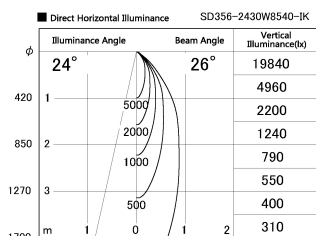

Item no. SD356-2430W8540-IK

Series Name: Cylinder Arm Reflector in-track tracklight.(SD356-IK)

Installation	Track mount
Type	
Fixture wattage	24.3W
Beam angle	26 deg
Color Temp.	4000K
CRI	Ra>85
Luminous	1773 lm
Body	Die-cast aluminum alloy
Body finish	White
Trim finish	White
Reflector finish	N/A
IP Rate	IP20
Light source	COB module
Input Voltage	AC220~240V
Dimming Type	Non-Dimmable
Certificate	CE, CCC
Cut Hole	N/A