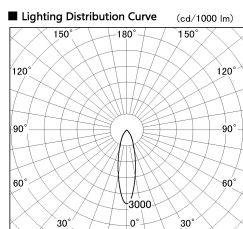

Item no. SD356-2430W8540-IK

Series Name: Cylinder Arm Reflector in-track tracklight.(SD356-IK)

Installation	Track mount
Type	Cylinder Arm Reflector in-track tracklight.(SD356-IK)
Fixture wattage	24.3W
Beam angle	26 deg
Color Temp.	4000K
CRI	Ra>85
Luminous	1773 lm
Body	Die-cast aluminum alloy
Body finish	White
Trim finish	White
Reflector finish	N/A
IP Rate	IP20
Light source	COB module
Input Voltage	AC220~240V
Dimming Type	Non-Dimmable
Certificate	CE, CCC
Cut Hole	N/A