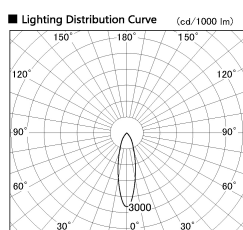

Item no. SD356-2430W8540-IK

Series Name: Cylinder Arm Reflector in-track tracklight.(SD356-IK)

Installation	Track mount
Type	
Fixture wattage	24.3W
Beam angle	26 deg
Color Temp.	4000K
CRI	Ra>85
Luminous	1773 lm
Body	Die-cast aluminum alloy
Body finish	White
Trim finish	White
Reflector finish	N/A
IP Rate	IP20
Light source	COB module
Input Voltage	AC220~240V
Dimming Type	Non-Dimmable
Certificate	CE, CCC
Cut Hole	N/A