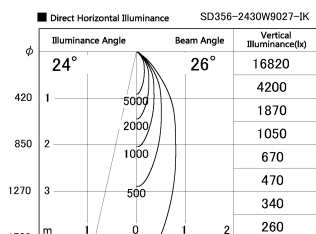

Item no. SD356-2430W9027-IK

Series Name: Cylinder Arm Reflector in-track tracklight.(SD356-IK)

Installation	Track mount
Type	
Fixture wattage	24.3W
Beam angle	26 deg
Color Temp.	2700K
CRI	Ra>90
Luminous	1503 lm
Body	Die-cast aluminum alloy
Body finish	White
Trim finish	White
Reflector finish	N/A
IP Rate	IP20
Light source	COB module
Input Voltage	AC220~240V
Dimming Type	Non-Dimmable
Certificate	CE, CCC
Cut Hole	N/A