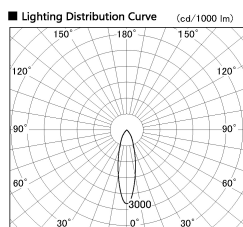

Item no. SD356-2430W9027-IK

Series Name: Cylinder Arm Reflector in-track tracklight.(SD356-IK)

Installation	Track mount
Type	
Fixture wattage	24.3W
Beam angle	26 deg
Color Temp.	2700K
CRI	Ra>90
Luminous	1503 lm
Body	Die-cast aluminum alloy
Body finish	White
Trim finish	White
Reflector finish	N/A
IP Rate	IP20
Light source	COB module
Input Voltage	AC220~240V
Dimming Type	Non-Dimmable
Certificate	CE, CCC
Cut Hole	N/A