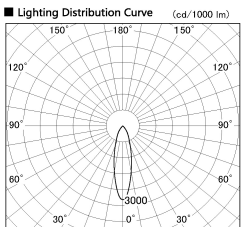

Item no. SD356-2430W9030-IK

Series Name: Cylinder Arm Reflector in-track tracklight.(SD356-IK)

Installation	Track mount
Type	Cylinder Arm Reflector in-track tracklight.(SD356-IK)
Fixture wattage	24.3W
Beam angle	26 deg
Color Temp.	3000K
CRI	Ra>90
Luminous	1565 lm
Body	Die-cast aluminum alloy
Body finish	White
Trim finish	White
Reflector finish	N/A
IP Rate	IP20
Light source	COB module
Input Voltage	AC220~240V
Dimming Type	Non-Dimmable
Certificate	CE, CCC
Cut Hole	N/A