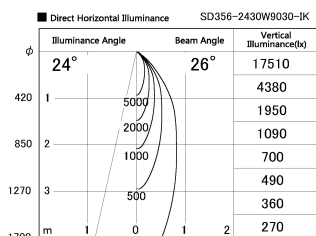

Item no. SD356-2430W9030-IK

Series Name: Cylinder Arm Reflector in-track tracklight.(SD356-IK)

Installation	Track mount
Type	
Fixture wattage	24.3W
Beam angle	26 deg
Color Temp.	3000K
CRI	Ra>90
Luminous	1565 lm
Body	Die-cast aluminum alloy
Body finish	White
Trim finish	White
Reflector finish	N/A
IP Rate	IP20
Light source	COB module
Input Voltage	AC220~240V
Dimming Type	Non-Dimmable
Certificate	CE, CCC
Cut Hole	N/A