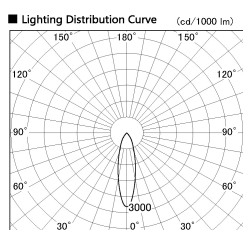

Item no. SD356-2430W9030-IK

Series Name: Cylinder Arm Reflector in-track tracklight.(SD356-IK)

Installation	Track mount
Type	
Fixture wattage	24.3W
Beam angle	26 deg
Color Temp.	3000K
CRI	Ra>90
Luminous	1565 lm
Body	Die-cast aluminum alloy
Body finish	White
Trim finish	White
Reflector finish	N/A
IP Rate	IP20
Light source	COB module
Input Voltage	AC220~240V
Dimming Type	Non-Dimmable
Certificate	CE, CCC
Cut Hole	N/A