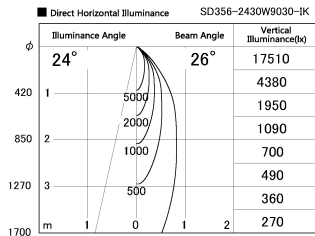

Item no. SD356-2430W9030-IK

Series Name: Cylinder Arm Reflector in-track tracklight.(SD356-IK)

Installation	Track mount
Type	Cylinder Arm Reflector in-track tracklight.(SD356-IK)
Fixture wattage	24.3W
Beam angle	26 deg
Color Temp.	3000K
CRI	Ra>90
Luminous	1565 lm
Body	Die-cast aluminum alloy
Body finish	White
Trim finish	White
Reflector finish	N/A
IP Rate	IP20
Light source	COB module
Input Voltage	AC220~240V
Dimming Type	Non-Dimmable
Certificate	CE, CCC
Cut Hole	N/A