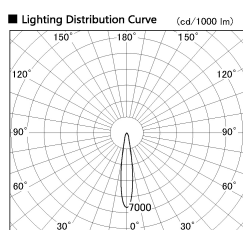

Item no. SD356-2515W8527-IK

Series Name: Cylinder Arm Reflector in-track tracklight.(SD356-IK)

■ Direct Horizontal Illuminance SD356-2515W8527-IK

Illuminance Angle	Beam Angle	Vertical Illuminance (lx)
16°	17°	50820
1	2000	12710
2	10000	5650
3	5000	3180
4	2000	2030
5	1410	1410
6	1040	1040
7	790	790

Installation	Track mount
Type	
Fixture wattage	24.3W
Beam angle	17 deg
Color Temp.	2700K
CRI	Ra>85
Luminous	1928 lm
Body	Die-cast aluminum alloy
Body finish	White
Trim finish	White
Reflector finish	N/A
IP Rate	IP20
Light source	COB module
Input Voltage	AC220~240V
Dimming Type	Non-Dimmable
Certificate	CE, CCC
Cut Hole	N/A